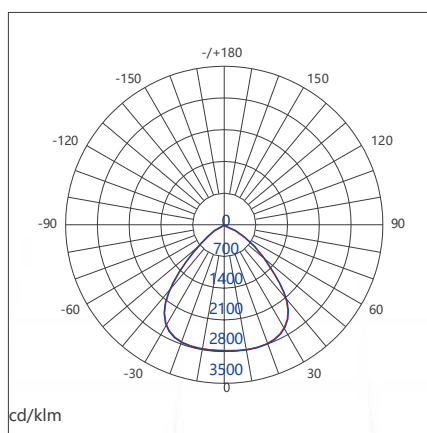

▶▶▶ ORDERING INFORMATION

U	xxW	RG	Y	Z	T	X	X
UFO Light	Wattage 80W 100W 150W 200W 240W 300W	RG Series RG=RG1/RG2/ RG3/RG4	Y=N No Dimmable Y=D Dimmable	CCT 2700-6500K	T=D60, 60° T=D90, 90° T=D120, 120°	X=A, B Efficiency X=A 140lm/W X=B 170lm/W	X=277 100-277V X=347 120-347V

▶▶▶ PHOTOMETRIC DIAGRAMS

Specialized anti glare optical lens to deliver symmetric lighting solution
60°/90°/120°