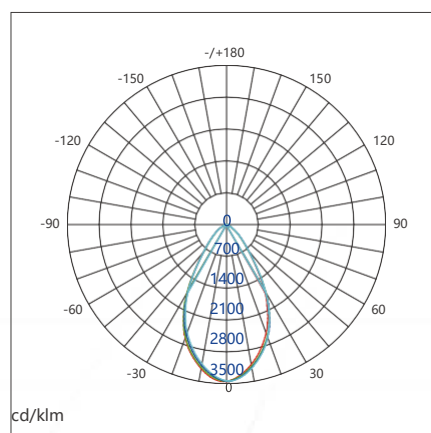

▶▶▶ ORDERING INFORMATION

U	xxW	RG	Y	Z	T	X	X
UFO Light	Wattage 80W 100W 150W 200W 240W 300W	RG Series RG=RG1/RG2/ RG3/RG4	Y=N No Dimmable Y=D Dimmable	CCT 2700-6500K	T=D60, 60° T=D90, 90° T=D120, 120°	X=A, B Efficiency X=A 140lm/W X=B 170lm/W	X=277 100-277V X=347 120-347V

▶▶▶ PHOTOMETRIC DIAGRAMS

Specialized anti glare optical lens to deliver symmetric lighting solution
60°/90°/120°