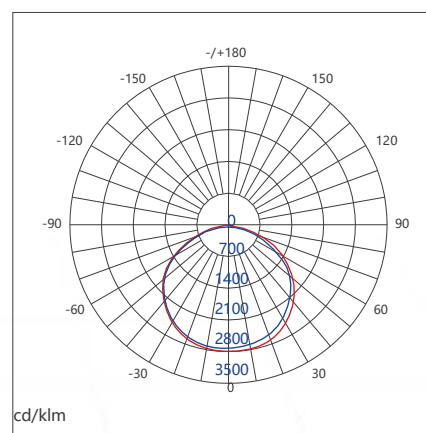

▶▶▶ ORDERING INFORMATION

U	xxW	RG	Y	Z	T	X	X
UFO Light	Wattage 80W 100W 150W 200W 240W 300W	RG Series RG=RG1/RG2/ RG3/RG4	Y=N No Dimmable Y=D Dimmable	CCT 2700-6500K	T=D60, 60° T=D90, 90° T=D120, 120°	X=A, B Efficiency X=A 140lm/W X=B 170lm/W	X=277 100-277V X=347 120-347V

▶▶▶ PHOTOMETRIC DIAGRAMS

Specialized anti glare optical lens to deliver symmetric lighting solution
60°/90°/120°