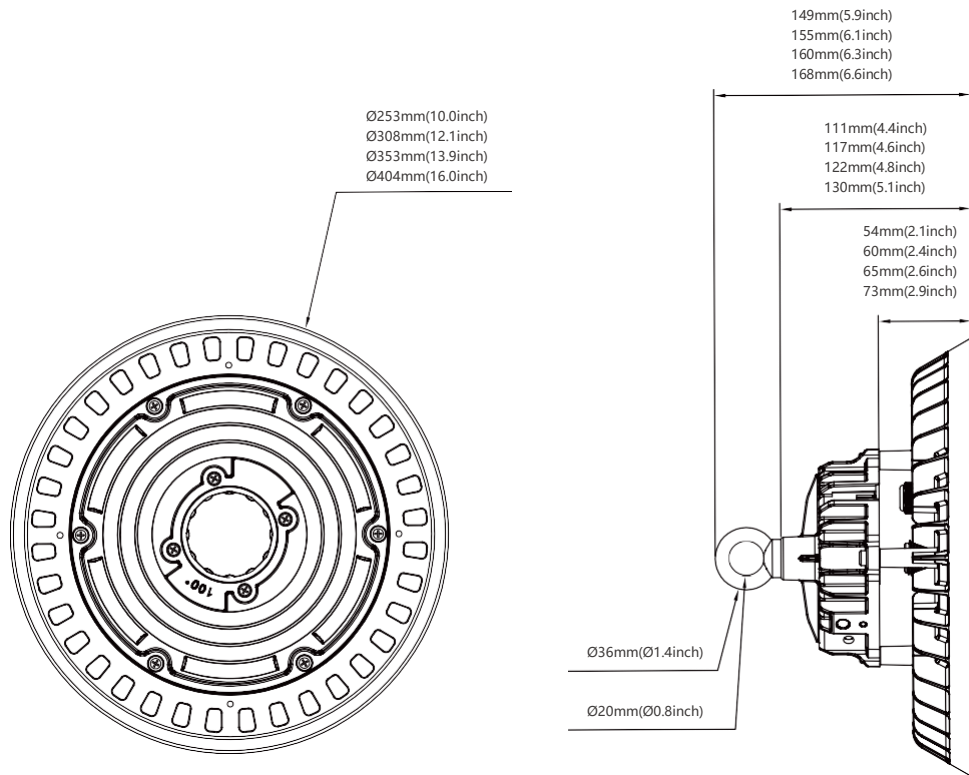

3000K

SPECIFICATION

Model NO.	U-xxWRG1 YZTXX	U-xxWRG2 YZTXX	U-xxWRG3 YZTXX	U-xxWRG4 YZTXX	U-xxWRG4 YZTXX
Input Voltage	AC100-277V/120-347V	AC100-277V/120-347V	AC100-277V/120-347V	AC100-277V/120-347V	AC100-277V/120-347V
Power Consumption (±5%)	100W	150W (150W/100W/80W Adjustable)	200W (200W/150W/100W Adjustable)	240W (240W/200W/150W Adjustable)	300W (300W/240W/200W Adjustable)
Power Factor	0.95	0.95	0.95	0.95	0.95
Intelligent Control	1-10V Dimmable/DALI	1-10V Dimmable/DALI	1-10V Dimmable/DALI	1-10V Dimmable/DALI	1-10V Dimmable/DALI
LED Chip	2835	2835	2835	2835	2835
Efficiency (±10%)	140lm/W; 170lm/W	140lm/W; 170lm/W	140lm/W; 170lm/W	140lm/W; 170lm/W	140lm/W; 170lm/W
CCT	2700K-6500K	2700K-6500K	2700K-6500K	2700K-6500K	2700K-6500K
CRI	70/80	70/80	70/80	70/80	70/80
Beam Angle	60°/90°/120°	60°/90°/120°	60°/90°/120°	60°/90°/120°	60°/90°/120°
IP Rating	IP65	IP65	IP65	IP65	IP65
IK Rating	IK10	IK10	IK10	IK10	IK10
Working Temperature	-40°C(-40°F) - +50°C(122°F)	-40°C(-40°F) - +50°C(122°F)	-40°C(-40°F) - +50°C(122°F)	-40°C(-40°F) - +50°C(122°F)	-40°C(-40°F) - +50°C(122°F)
Lifespan	50,000 Hours	50,000 Hours	50,000 Hours	50,000 Hours	50,000 Hours
Warranty	2 Years	2 Years	2 Years	2 Years	2 Years
Housing	Die-cast Aluminum	Die-cast Aluminum	Die-cast Aluminum	Die-cast Aluminum	Die-cast Aluminum
Lens Material	Anti-UV PC Optical Material	Anti-UV PC Optical Material	Anti-UV PC Optical Material	Anti-UV PC Optical Material	Anti-UV PC Optical Material
Net Weight	1.9kg(4.2lbs)	2.7kg(6.0lbs)	3.3kg(7.3lbs)	5.1kg(11.2lbs)	5.1kg(11.2lbs)
Gross Weight	2.3kg(5.1lbs)	3.1kg(6.8lbs)	3.8kg(8.4lbs)	5.7kg(12.6lbs)	5.7kg(12.6lbs)
Product Dimension	Ø253x149mm (Ø10.0x5.9inch)	Ø308x155mm (Ø12.1x6.1inch)	Ø353x160mm (Ø13.9x6.3inch)	Ø404x168mm (Ø16.0x6.6inch)	Ø404x168mm (Ø16.0x6.6inch)
Packing Size	310x310x170mm (12.2x12.2x6.7inch)	330x330x170mm (13.0x13.0x6.7inch)	370x370x170mm (14.6x14.6x6.7inch)	420x240x170mm (16.5x16.5x6.7inch)	420x240x170mm (16.5x16.5x6.7inch)