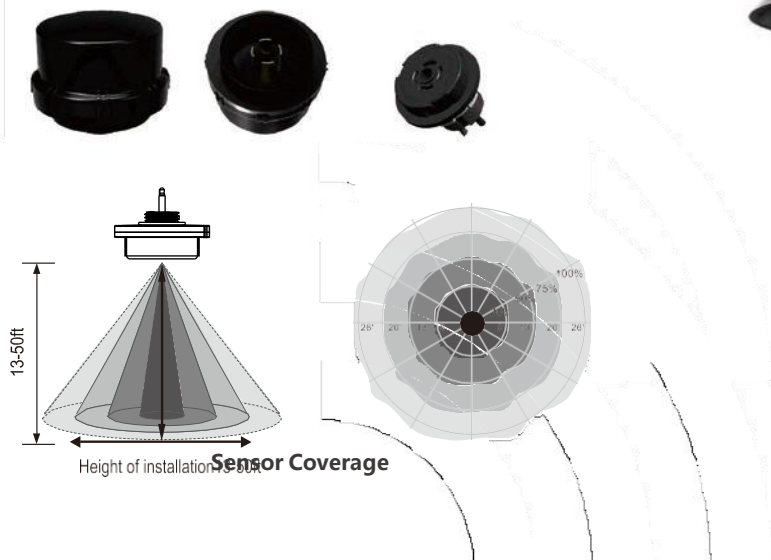

■ Smart Control

Motion sensor function available

■ Power Adjustable

300W: Power can be adjusted to 300W, 240W, 200W

240W: Power can be adjusted to 240W, 200W, 150W

200W: Power can be adjusted to 200W, 150W, 100W

150W: Power can be adjusted to 150W, 100W, 80W

■ CCT Tunable

3000K/4000K/5000K Or 4000K/5000K/6000K

■ High Lumen Efficiency

Two options: 140lm/W, 170lm/W

■ Energy Saving Up To 80-85%

Super bright and energy saving. Saving energy up to 80-85%, which can reduce electricity costs by 80%

■ Equipped With Reflector (OPTIONAL ACCESSORIES)

Improve lighting by up to 20% and reduce light loss

■ Compatible With Zhage Socket (OPTIONAL)

Power Adjustable

Sensor

6000K

5000K

4000K