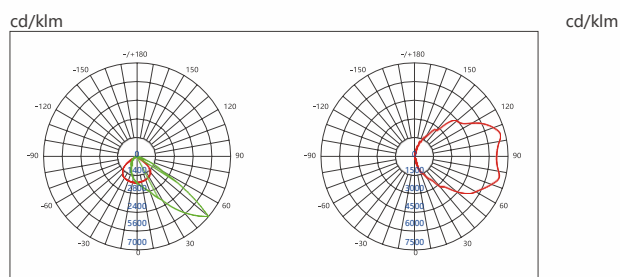

Unit:mm/inch

LED FLOOD LIGHT RG7

FL-RG7 300W/350W/400W
UXYZ

RIGILUZ

APPLICATION AREAS

Outdoor/Parking Lots/Walkways/Building Areas

Specification

Input Voltage	AC100-277V
Power Consumption(10%)	300W/350W/400W
Intelligent Control	DALI/DMX512
LED Chip	2835/5050
Efficiency(±5%)	130 lm/W; 160 lm/W
CCT	3000K/4000K/5000K/6000K
CRI	70/80
Beam Angle	30°/45°/60°/90°/120°/T30x90/T3VS/T2VS
IP Rating	IP66
IK Rating	IK08
Working Temperature	-40°C(-40°F) - +50°C(122°F)
Lifespan	50,000 Hours
Warranty	2 Years
Housing Material	Die-casting aluminum housing and PC lens
Net Weight	9.8kg(21.5lbs)
Gross Weight	10.2kg(22.5lbs)
Product Dimension	546x504x65mm(21.5x19.8x2.6inch)
Packing Size	580x550x115mm(22.8x21.7x4.5inch)(1pcs/Carton)

Unit:mm/inch

ORDERING INFORMATION

FL	RG	xxxW	U	X	Y	Z
Flood Light	RG Series RG1/RG2/RG3/ RG4/RG5/RG6/ RG7	Wattage 20W/30W/50W 80W/100W/120W 150W/200W/240W 300W/350W/400W	Color Temperature	X=N non-dimmable X=D dimmable	Beam Angle 30°/45°/60°/90° 120°/T30x90 T3VS/T2VS	Z=N Without Sensor Z=G With Sensor Z=P Photocell Sensor

PHOTOMETRIC DIAGRAMS

Specialized anti glare optical lens to deliver symmetric and asymmetrical lighting solution

30°/45°/60°/90°/120°/T30x90/T3VS/T2VS

cd/klm

<END>