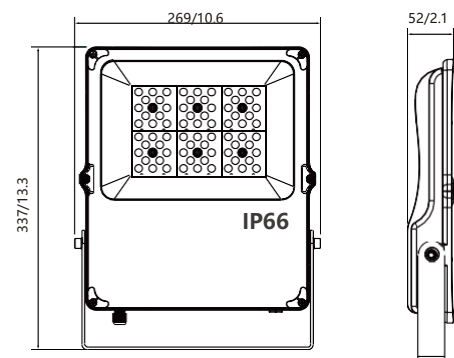

Unit:mm/inch

LED FLOOD LIGHT RG2

FL-RG2 50W UXYZ

RIGILUZ

APPLICATION AREAS

Outdoor/Parking Lots/Walkways/Building Areas

Specification

Input Voltage	AC100-277V
Power Consumption(±10%)	50W
Intelligent Control	DALI/DMX512
LED Chip	2835/5050
Efficiency(±5%)	130 lm/W; 160 lm/W
CCT	3000K/4000K/5000K/6000K
CRI	70/80
Beam Angle	30°/45°/60°/90°/120°/T30x90/T3VS/T2VS
IP Rating	IP66
IK Rating	IK08
Working Temperature	-40°C(-40°F) - +50°C(122°F)
Lifespan	50,000 Hours
Warranty	2 Years
Housing Material	Die-casting aluminum housing and PC lens
Net Weight	2.0kg(4.4lbs)
Gross Weight	2.3kg(5.1lbs)
Product Dimension	282x204x52mm(11.1x8.0x2.1inch)
Packing Size	465x305x315mm(18.3x12.0x12.4inch)(10pcs/Carton)

Unit:mm/inch

LED FLOOD LIGHT RG3

FL-RG3 80W UXYZ

RIGILUZ

APPLICATION AREAS

Outdoor/Parking Lots/Walkways/Building Areas

Specification

Input Voltage	AC100-277V
Power Consumption(±10%)	80W
Intelligent Control	DALI/DMX512
LED Chip	2835/5050
Efficiency(±5%)	130 lm/W; 160 lm/W
CCT	3000K/4000K/5000K/6000K
CRI	70/80
Beam Angle	30°/45°/60°/90°/120°/T30x90/T3VS/T2VS
IP Rating	IP66
IK Rating	IK08
Working Temperature	-40°C(-40°F) - +50°C(122°F)
Lifespan	50,000 Hours
Warranty	2 Years
Housing Material	Die-casting aluminum housing and PC lens
Net Weight	2.7kg(6.0lbs)
Gross Weight	3.0kg(6.6lbs)
Product Dimension	269x337x52mm(10.6x13.3x2.1inch)
Packing Size	588x360x315mm(23.1x14.2x12.4inch)(10pcs/Carton)