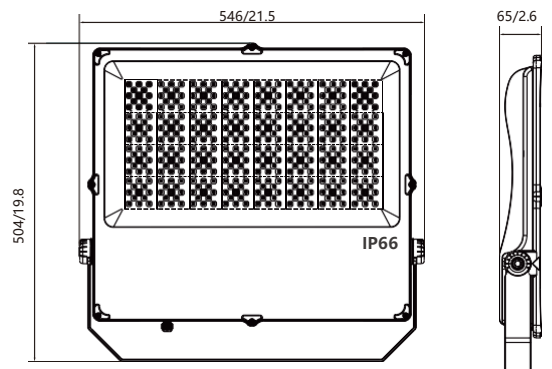

Unit:mm/inch

LED FLOOD LIGHT RG6

FL-RG6 200W/240W
UXYZ

RIGILUZ

APPLICATION AREAS

Outdoor/Parking Lots/Walkways/Building Areas

Specification

Input Voltage	AC100-277V
Power Consumption(10%)	200W/240W
Intelligent Control	DALI/DMX512
LED Chip	2835/5050
Efficiency(±5%)	130 lm/W; 160 lm/W
CCT	3000K/4000K/5000K/6000K
CRI	70/80
Beam Angle	30°/45°/60°/90°/120°/T30x90/T3VS/T2VS
IP Rating	IP66
IK Rating	IK08
Working Temperature	-40°C(-40°F) - +50°C(122°F)
Lifespan	50,000 Hours
Warranty	2 Years
Housing Material	Die-casting aluminum housing and PC lens
Net Weight	6.5kg(14.2lbs)
Gross Weight	6.9kg(15.2lbs)
Product Dimension	393x498x59mm(15.5x19.6x2.3inch)
Packing Size	540x420x115mm(21.3x16.5x4.5inch)(1pcs/Carton)

Unit:mm/inch

LED FLOOD LIGHT RG7

FL-RG7 300W/350W/400W
UXYZ

RIGILUZ

APPLICATION AREAS

Outdoor/Parking Lots/Walkways/Building Areas

Specification

Input Voltage	AC100-277V
Power Consumption(10%)	300W/350W/400W
Intelligent Control	DALI/DMX512
LED Chip	2835/5050
Efficiency(±5%)	130 lm/W; 160 lm/W
CCT	3000K/4000K/5000K/6000K
CRI	70/80
Beam Angle	30°/45°/60°/90°/120°/T30x90/T3VS/T2VS
IP Rating	IP66
IK Rating	IK08
Working Temperature	-40°C(-40°F) - +50°C(122°F)
Lifespan	50,000 Hours
Warranty	2 Years
Housing Material	Die-casting aluminum housing and PC lens
Net Weight	9.8kg(21.5lbs)
Gross Weight	10.2kg(22.5lbs)
Product Dimension	546x504x65mm(21.5x19.8x2.6inch)
Packing Size	580x550x115mm(22.8x21.7x4.5inch)(1pcs/Carton)