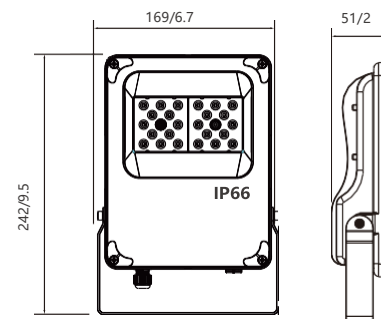

LED FLOOD LIGHT RG1

FL-RG1 20W/30W UXYZ

RIGILUZ

APPLICATION AREAS

Outdoor/Parking Lots/Walkways/Building Areas

Specification

Input Voltage	AC100-277V
Power Consumption(±10%)	20W/30W
Intelligent Control	DALI/DMX512
LED Chip	2835/5050
Efficiency(±5%)	130 lm/W; 160 lm/W
CCT	3000K/4000K/5000K/6000K
CRI	70/80
Beam Angle	30°/45°/60°/90°/120°/T30x90/T3VS/T2VS
IP Rating	IP66
IK Rating	IK08
Working Temperature	-40°C(-40°F) - +50°C(122°F)
Lifespan	50,000 Hours
Warranty	2 Years
Housing Material	Die-casting aluminum housing and PC lens
Net Weight	1.2kg(2.7lbs)
Gross Weight	1.5kg(3.3lbs)
Product Dimension	242x169x51mm(9.5x6.7x2.0inch)
Packing Size	510x365x315mm(20.1x14.4x12.4inch)(20pcs/Carton)

Unit:mm/inch

LED FLOOD LIGHT RG2

FL-RG2 50W UXYZ

RIGILUZ

APPLICATION AREAS

Outdoor/Parking Lots/Walkways/Building Areas

Specification

Input Voltage	AC100-277V
Power Consumption(±10%)	50W
Intelligent Control	DALI/DMX512
LED Chip	2835/5050
Efficiency(±5%)	130 lm/W; 160 lm/W
CCT	3000K/4000K/5000K/6000K
CRI	70/80
Beam Angle	30°/45°/60°/90°/120°/T30x90/T3VS/T2VS
IP Rating	IP66
IK Rating	IK08
Working Temperature	-40°C(-40°F) - +50°C(122°F)
Lifespan	50,000 Hours
Warranty	2 Years
Housing Material	Die-casting aluminum housing and PC lens
Net Weight	2.0kg(4.4lbs)
Gross Weight	2.3kg(5.1lbs)
Product Dimension	282x204x52mm(11.1x8.0x2.1inch)
Packing Size	465x305x315mm(18.3x12.0x12.4inch)(10pcs/Carton)