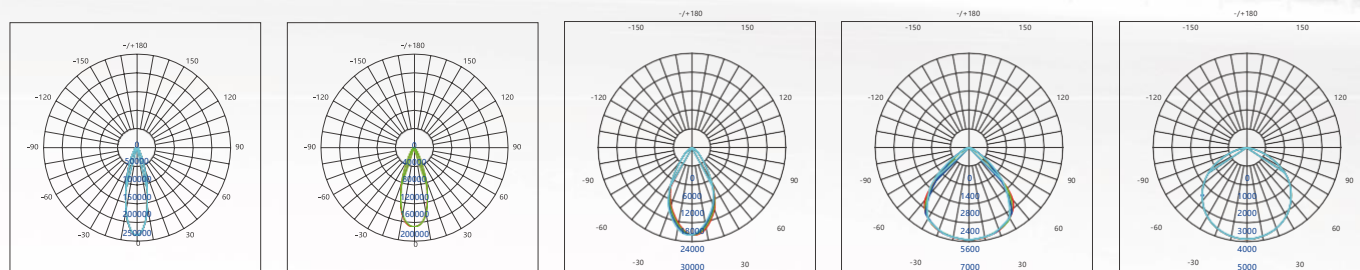

Unit:mm/inch

LED FLOOD LIGHT RG7

FL-RG7 300W/350W/400W
UXYZ

RIGILUZ

APPLICATION AREAS

Outdoor/Parking Lots/Walkways/Building Areas

Specification

Input Voltage	AC100-277V
Power Consumption(10%)	300W/350W/400W
Intelligent Control	DALI/DMX512
LED Chip	2835/5050
Efficiency(±5%)	130 lm/W; 160 lm/W
CCT	3000K/4000K/5000K/6000K
CRI	70/80
Beam Angle	30°/45°/60°/90°/120°/T30x90/T3VS/T2VS
IP Rating	IP66
IK Rating	IK08
Working Temperature	-40°C(-40°F) - +50°C(122°F)
Lifespan	50,000 Hours
Warranty	2 Years
Housing Material	Die-casting aluminum housing and PC lens
Net Weight	9.8kg(21.5lbs)
Gross Weight	10.2kg(22.5lbs)
Product Dimension	546x504x65mm(21.5x19.8x2.6inch)
Packing Size	580x550x115mm(22.8x21.7x4.5inch)(1pcs/Carton)

Unit:mm/inch

ORDERING INFORMATION

FL	RG	xxxW	U	X	Y	Z
Flood Light	RG Series RG1/RG2/RG3/ RG4/RG5/RG6/ RG7	Wattage 20W/30W/50W 80W/100W/120W 150W/200W/240W 300W/350W/400W	Color Temperature	X=N non-dimmable X=D dimmable	Beam Angle 30°/45°/60°/90° 120°/T30x90 T3VS/T2VS	Z=N Without Sensor Z=G With Sensor Z=P Photocell Sensor

PHOTOMETRIC DIAGRAMS

Specialized anti glare optical lens to deliver symmetric and asymmetrical lighting solution

30°/45°/60°/90°/120°/T30x90/T3VS/T2VS

cd/klm

<END>