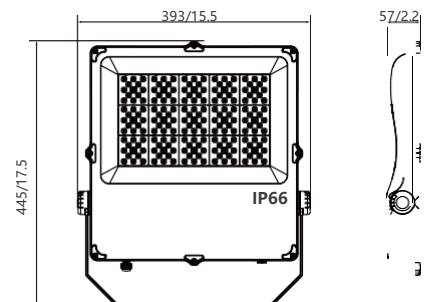

Unit:mm/inch

LED FLOOD LIGHT RG4

FL-RG4 100W/120W
UXYZ

RIGILUZ

APPLICATION AREAS

Outdoor/Parking Lots/Walkways/Building Areas

Specification

Input Voltage	AC100-277V
Power Consumption(10%)	100W/120W
Intelligent Control	DALI/DMX512
LED Chip	2835/5050
Efficiency(±5%)	130 lm/W; 160 lm/W
CCT	3000K/4000K/5000K/6000K
CRI	70/80
Beam Angle	30°/45°/60°/90°/120°/T30x90/T3VS/T2VS
IP Rating	IP66
IK Rating	IK08
Working Temperature	-40°C(-40°F) - +50°C(122°F)
Lifespan	50,000 Hours
Warranty	2 Years
Housing Material	Die-casting aluminum housing and PC lens
Net Weight	4.7kg(10.3lbs)
Gross Weight	5.1kg(11.2lbs)
Product Dimension	394x395x57mm(15.4x15.5x2.2inch)
Packing Size	440x420x115mm(17.3x16.5x4.5inch)(1pcs/Carton)

Unit:mm/inch

LED FLOOD LIGHT RG5

FL-RG5 150W UXYZ

RIGILUZ

APPLICATION AREAS

Outdoor/Parking Lots/Walkways/Building Areas

Specification

Input Voltage	AC100-277V
Power Consumption(10%)	150W
Intelligent Control	DALI/DMX512
LED Chip	2835/5050
Efficiency(±5%)	130 lm/W; 160 lm/W
CCT	3000K/4000K/5000K/6000K
CRI	70/80
Beam Angle	30°/45°/60°/90°/120°/T30x90/T3VS/T2VS
IP Rating	IP66
IK Rating	IK08
Working Temperature	-40°C(-40°F) - +50°C(122°F)
Lifespan	50,000 Hours
Warranty	2 Years
Housing Material	Die-casting aluminum housing and PC lens
Net Weight	5.4kg(11.9lbs)
Gross Weight	6.0kg(13.2lbs)
Product Dimension	393x445x57mm(15.5x17.5x2.2inch)
Packing Size	490x420x115mm(19.3x16.5x4.5inch)(1pcs/Carton)