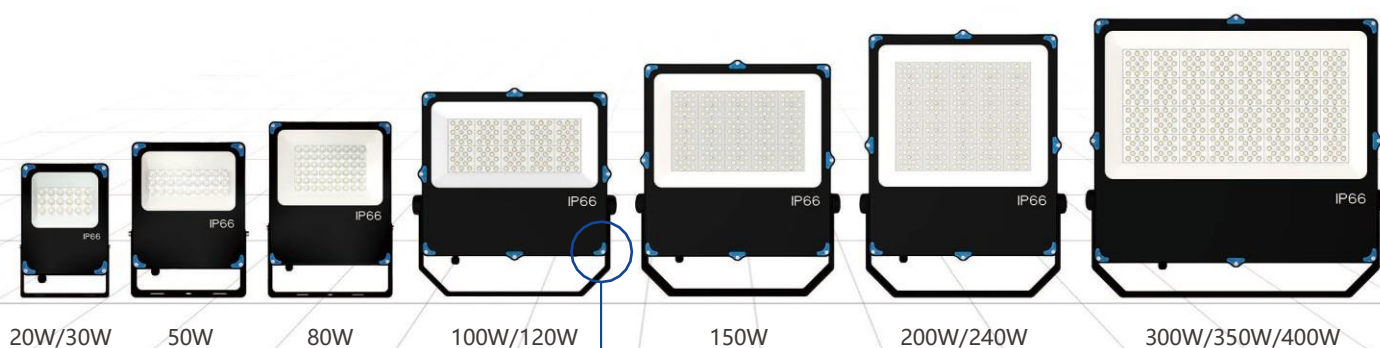

Flood light series is one of the best options for efficiency, coupled with high performance. The well-functioned LED flood light enhances visibility and safety at nighttime, and instantly brightens up parking lots, sport courts, warehouses, as well as large billboards, etc. Flood light has been third-party tested for top quality and attains related certifications. The flood light fixture will be your integrated lighting solution in every single industrial field.

LED FLOOD LIGHT RG1

FL-RG1 20W/30W UXYZ

RIGILUZ

APPLICATION AREAS

Outdoor/Parking Lots/Walkways/Building Areas

Specification

Input Voltage	AC100-277V
Power Consumption(±10%)	20W/30W
Intelligent Control	DALI/DMX512
LED Chip	2835/5050
Efficiency(±5%)	130 lm/W; 160 lm/W
CCT	3000K/4000K/5000K/6000K
CRI	70/80
Beam Angle	30°/45°/60°/90°/120°/T30x90/T3VS/T2VS
IP Rating	IP66
IK Rating	IK08
Working Temperature	-40°C(-40°F) - +50°C(122°F)
Lifespan	50,000 Hours
Warranty	2 Years
Housing Material	Die-casting aluminum housing and PC lens
Net Weight	1.2kg(2.7lbs)
Gross Weight	1.5kg(3.3lbs)
Product Dimension	242x169x51mm(9.5x6.7x2.0inch)
Packing Size	510x365x315mm(20.1x14.4x12.4inch)(20pcs/Carton)

Unit:mm/inch

LED FLOOD LIGHT RG4

FL-RG4 100W/120W
UXYZ

RIGILUZ

APPLICATION AREAS

Outdoor/Parking Lots/Walkways/Building Areas

Specification

Input Voltage	AC100-277V
Power Consumption(10%)	100W/120W
Intelligent Control	DALI/DMX512
LED Chip	2835/5050
Efficiency(±5%)	130 lm/W; 160 lm/W
CCT	3000K/4000K/5000K/6000K
CRI	70/80
Beam Angle	30°/45°/60°/90°/120°/T30x90/T3VS/T2VS
IP Rating	IP66
IK Rating	IK08
Working Temperature	-40°C(-40°F) - +50°C(122°F)
Lifespan	50,000 Hours
Warranty	2 Years
Housing Material	Die-casting aluminum housing and PC lens
Net Weight	4.7kg(10.3lbs)
Gross Weight	5.1kg(11.2lbs)
Product Dimension	394x395x57mm(15.4x15.5x2.2inch)
Packing Size	440x420x115mm(17.3x16.5x4.5inch)(1pcs/Carton)