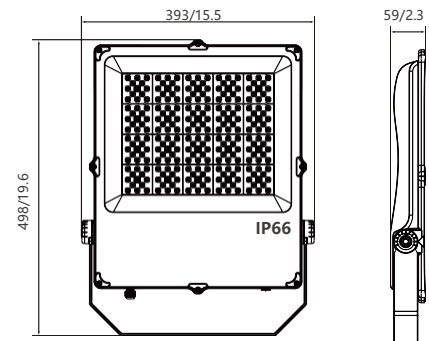

Unit:mm/inch

LED FLOOD LIGHT RG5

FL-RG5 150W UXYZ

RIGILUZ

APPLICATION AREAS

Outdoor/Parking Lots/Walkways/Building Areas

Specification

Input Voltage	AC100-277V
Power Consumption(10%)	150W
Intelligent Control	DALI/DMX512
LED Chip	2835/5050
Efficiency(±5%)	130 lm/W; 160 lm/W
CCT	3000K/4000K/5000K/6000K
CRI	70/80
Beam Angle	30°/45°/60°/90°/120°/T30x90/T3VS/T2VS
IP Rating	IP66
IK Rating	IK08
Working Temperature	-40°C(-40°F) - +50°C(122°F)
Lifespan	50,000 Hours
Warranty	2 Years
Housing Material	Die-casting aluminum housing and PC lens
Net Weight	5.4kg(11.9lbs)
Gross Weight	6.0kg(13.2lbs)
Product Dimension	393x445x57mm(15.5x17.5x2.2inch)
Packing Size	490x420x115mm(19.3x16.5x4.5inch)(1pcs/Carton)

Unit:mm/inch

LED FLOOD LIGHT RG6

FL-RG6 200W/240W
UXYZ

RIGILUZ

APPLICATION AREAS

Outdoor/Parking Lots/Walkways/Building Areas

Specification

Input Voltage	AC100-277V
Power Consumption(10%)	200W/240W
Intelligent Control	DALI/DMX512
LED Chip	2835/5050
Efficiency(±5%)	130 lm/W; 160 lm/W
CCT	3000K/4000K/5000K/6000K
CRI	70/80
Beam Angle	30°/45°/60°/90°/120°/T30x90/T3VS/T2VS
IP Rating	IP66
IK Rating	IK08
Working Temperature	-40°C(-40°F) - +50°C(122°F)
Lifespan	50,000 Hours
Warranty	2 Years
Housing Material	Die-casting aluminum housing and PC lens
Net Weight	6.5kg(14.2lbs)
Gross Weight	6.9kg(15.2lbs)
Product Dimension	393x498x59mm(15.5x19.6x2.3inch)
Packing Size	540x420x115mm(21.3x16.5x4.5inch)(1pcs/Carton)