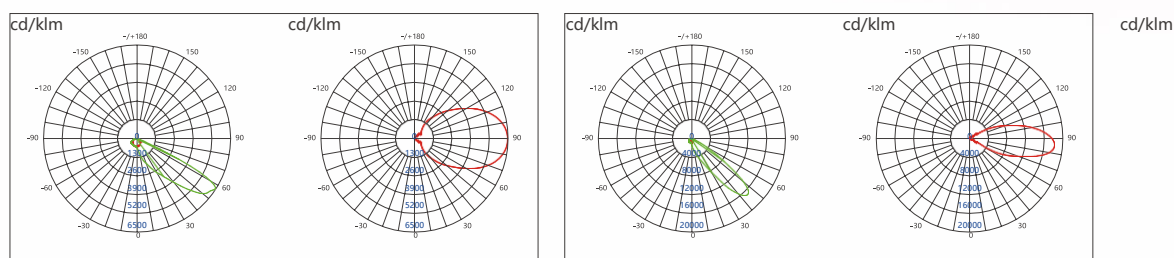

Unit:mm/inch

ORDERING INFORMATION

FL	RG	xxxW	U	X	Y	Z
Flood Light	RG Series RG1/RG2/RG3/ RG4/RG5/RG6/ RG7	Wattage 20W/30W/50W 80W/100W/120W 150W/200W/240W 300W/350W/400W	Color Temperature	X=N non-dimmable X=D dimmable	Beam Angle 30°/45°/60°/90° 120°/T30x90 T3VS/T2VS	Z=N Without Sensor Z=G With Sensor Z=P Photocell Sensor

PHOTOMETRIC DIAGRAMS

Specialized anti glare optical lens to deliver symmetric and asymmetrical lighting solution

30°/45°/60°/90°/120°/T30x90/T3VS/T2VS

cd/klm

<END>