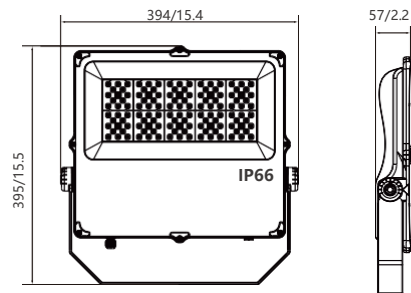

Unit:mm/inch

LED FLOOD LIGHT RG3

FL-RG3 80W UXYZ

RIGILUZ

APPLICATION AREAS

Outdoor/Parking Lots/Walkways/Building Areas

Specification

Input Voltage	AC100-277V
Power Consumption(±10%)	80W
Intelligent Control	DALI/DMX512
LED Chip	2835/5050
Efficiency(±5%)	130 lm/W; 160 lm/W
CCT	3000K/4000K/5000K/6000K
CRI	70/80
Beam Angle	30°/45°/60°/90°/120°/T30x90/T3VS/T2VS
IP Rating	IP66
IK Rating	IK08
Working Temperature	-40°C(-40°F) - +50°C(122°F)
Lifespan	50,000 Hours
Warranty	2 Years
Housing Material	Die-casting aluminum housing and PC lens
Net Weight	2.7kg(6.0lbs)
Gross Weight	3.0kg(6.6lbs)
Product Dimension	269x337x52mm(10.6x13.3x2.1inch)
Packing Size	588x360x315mm(23.1x14.2x12.4inch)(10pcs/Carton)

Unit:mm/inch

LED FLOOD LIGHT RG4

FL-RG4 100W/120W
UXYZ

RIGILUZ

APPLICATION AREAS

Outdoor/Parking Lots/Walkways/Building Areas

Specification

Input Voltage	AC100-277V
Power Consumption(10%)	100W/120W
Intelligent Control	DALI/DMX512
LED Chip	2835/5050
Efficiency(±5%)	130 lm/W; 160 lm/W
CCT	3000K/4000K/5000K/6000K
CRI	70/80
Beam Angle	30°/45°/60°/90°/120°/T30x90/T3VS/T2VS
IP Rating	IP66
IK Rating	IK08
Working Temperature	-40°C(-40°F) - +50°C(122°F)
Lifespan	50,000 Hours
Warranty	2 Years
Housing Material	Die-casting aluminum housing and PC lens
Net Weight	4.7kg(10.3lbs)
Gross Weight	5.1kg(11.2lbs)
Product Dimension	394x395x57mm(15.4x15.5x2.2inch)
Packing Size	440x420x115mm(17.3x16.5x4.5inch)(1pcs/Carton)