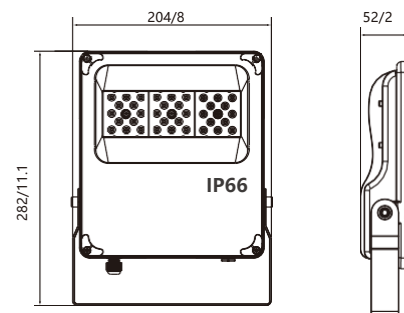

Unit:mm/inch

LED FLOOD LIGHT RG2

FL-RG2 50W UXYZ

RIGILUZ

APPLICATION AREAS

Outdoor/Parking Lots/Walkways/Building Areas

Specification

Input Voltage	AC100-277V
Power Consumption(±10%)	50W
Intelligent Control	DALI/DMX512
LED Chip	2835/5050
Efficiency(±5%)	130 lm/W; 160 lm/W
CCT	3000K/4000K/5000K/6000K
CRI	70/80
Beam Angle	30°/45°/60°/90°/120°/T30x90/T3VS/T2VS
IP Rating	IP66
IK Rating	IK08
Working Temperature	-40°C(-40°F) - +50°C(122°F)
Lifespan	50,000 Hours
Warranty	2 Years
Housing Material	Die-casting aluminum housing and PC lens
Net Weight	2.0kg(4.4lbs)
Gross Weight	2.3kg(5.1lbs)
Product Dimension	282x204x52mm(11.1x8.0x2.1inch)
Packing Size	465x305x315mm(18.3x12.0x12.4inch)(10pcs/Carton)

Unit:mm/inch

LED FLOOD LIGHT RG3

FL-RG3 80W UXYZ

RIGILUZ

APPLICATION AREAS

Outdoor/Parking Lots/Walkways/Building Areas

Specification

Input Voltage	AC100-277V
Power Consumption(±10%)	80W
Intelligent Control	DALI/DMX512
LED Chip	2835/5050
Efficiency(±5%)	130 lm/W; 160 lm/W
CCT	3000K/4000K/5000K/6000K
CRI	70/80
Beam Angle	30°/45°/60°/90°/120°/T30x90/T3VS/T2VS
IP Rating	IP66
IK Rating	IK08
Working Temperature	-40°C(-40°F) - +50°C(122°F)
Lifespan	50,000 Hours
Warranty	2 Years
Housing Material	Die-casting aluminum housing and PC lens
Net Weight	2.7kg(6.0lbs)
Gross Weight	3.0kg(6.6lbs)
Product Dimension	269x337x52mm(10.6x13.3x2.1inch)
Packing Size	588x360x315mm(23.1x14.2x12.4inch)(10pcs/Carton)